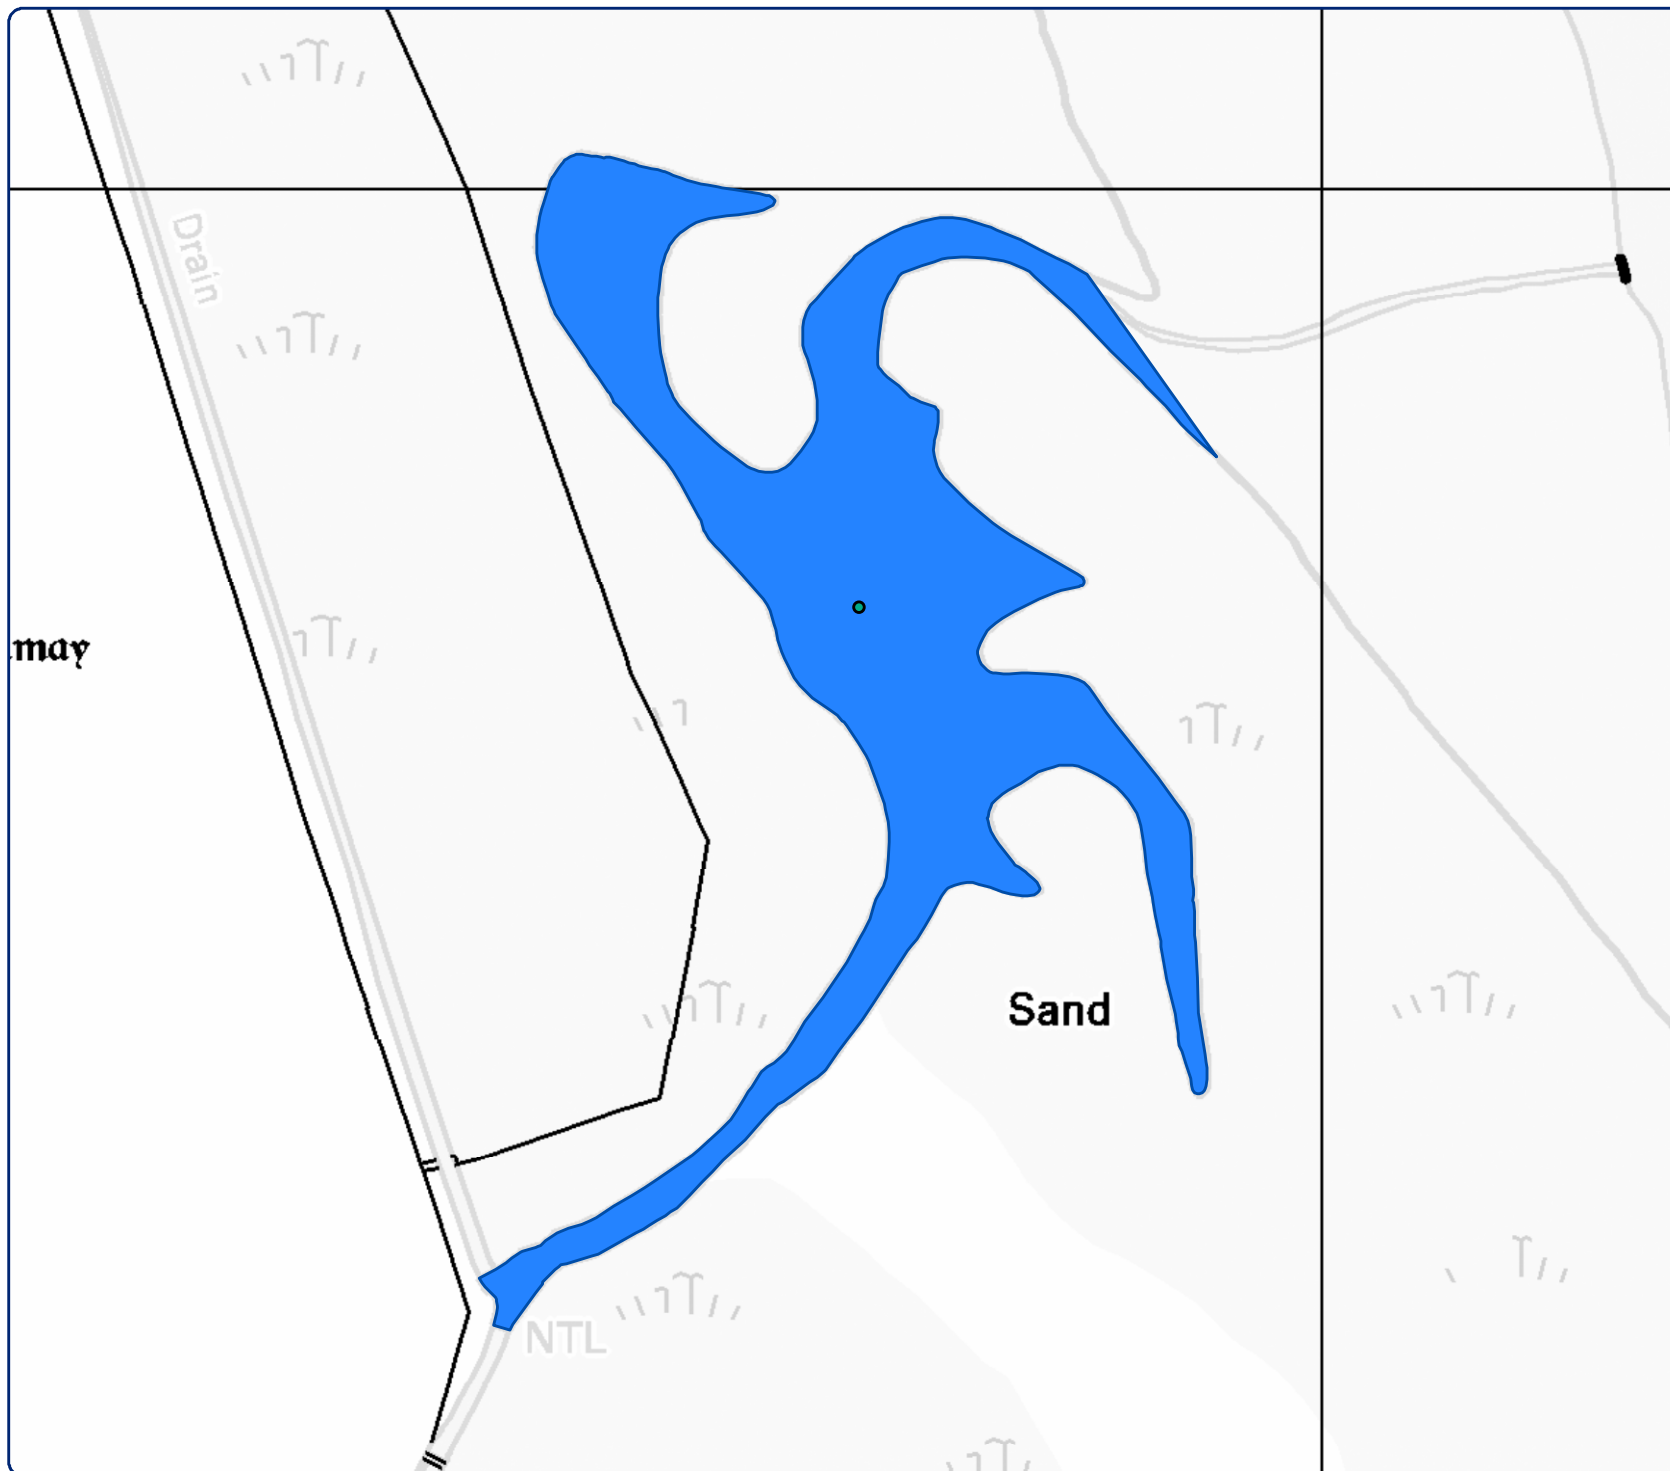

Strathbeg

Scotland's Estuaries

Map:28

Area identified as limits of estuary

Sources: Estuary limits: SEPA 2016

© Crown copyright. All rights reserved Scottish Government 2016. Reproduced by permission of Ordnance Survey on behalf of HMSO. © Crown copyright and database right 2016. All rights reserved. Ordnance Survey Licence number 100024655.

Scale: 1:3,480

Scottish Government GI Science & Analysis Team, October 2016, Job5838ab