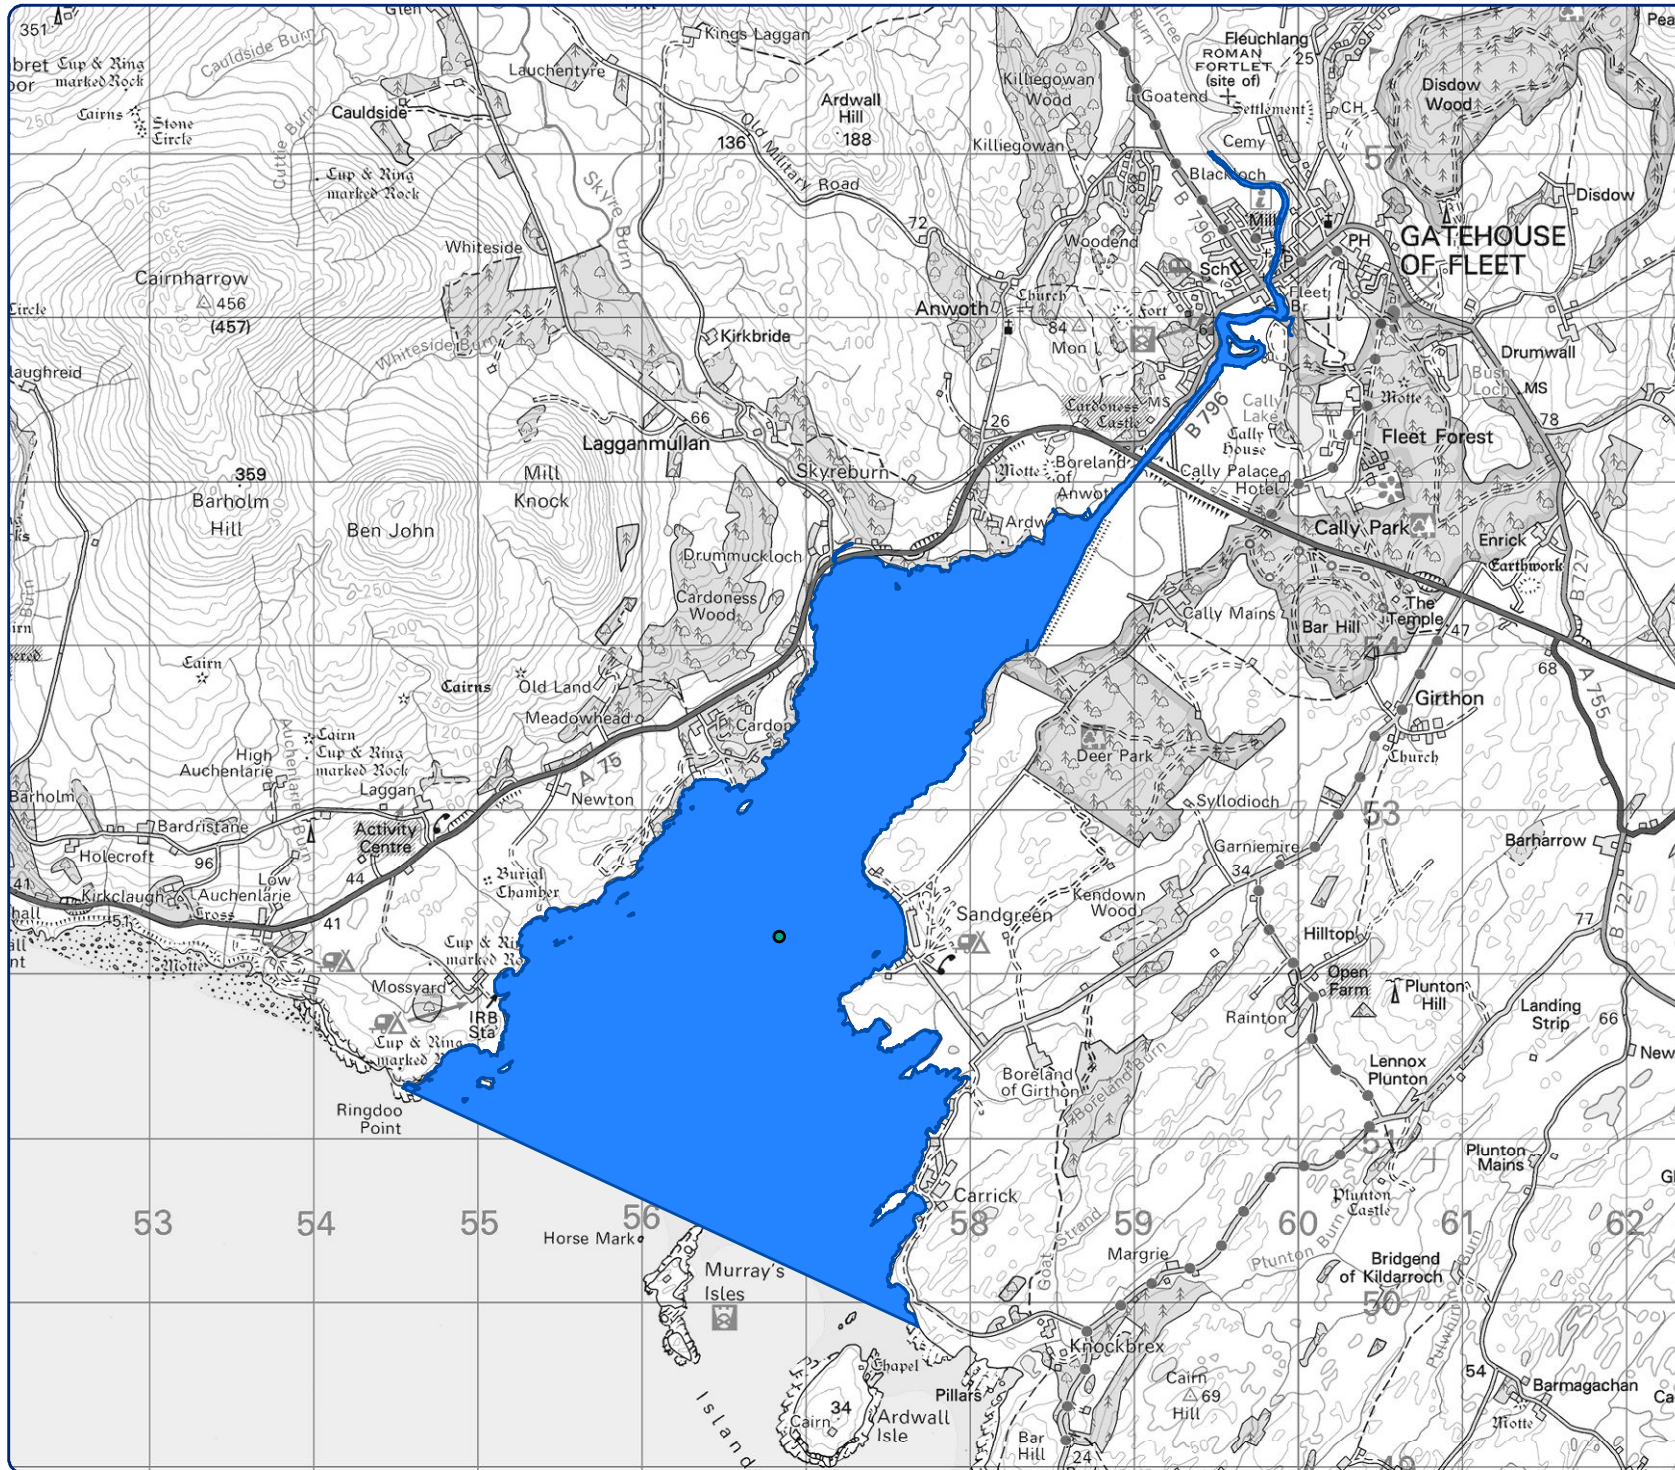

Scotland's Estuaries

Map:13

 Area identified as limits of estuary

Sources: Estuary limits: SEPA 2016
© Crown copyright. All rights reserved Scottish Government 2016. Reproduced by permission of Ordnance Survey on behalf of HMSO. © Crown copyright and database right 2016. All rights reserved. Ordnance Survey Licence number 100024655.

Scale: 1:46,120

Scottish Government GI Science & Analysis Team, October 2016, Job5838ab