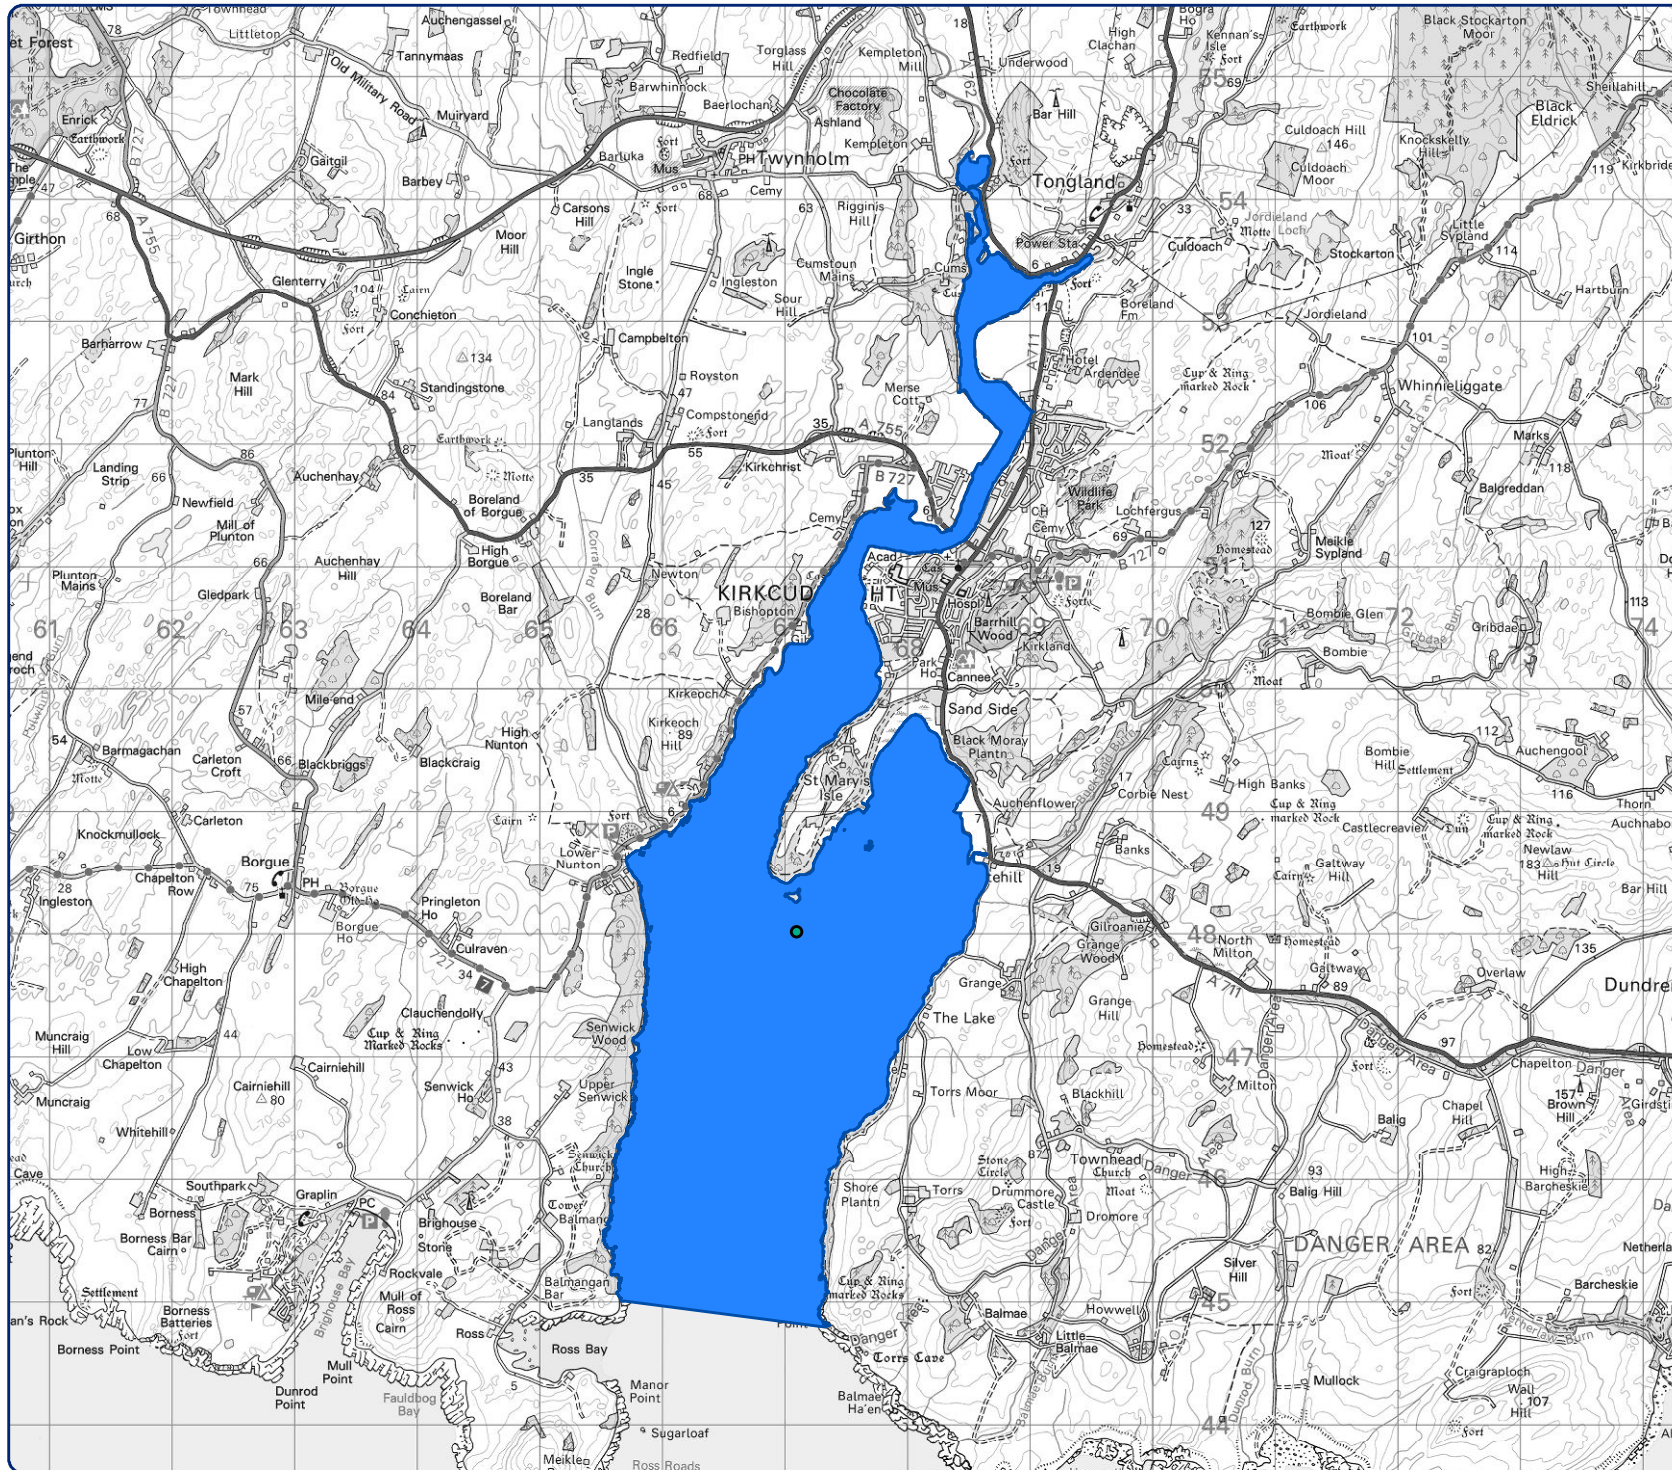

Dee (Kirkcudbright)

Scotland's Estuaries

Map:8

Area identified as limits of estuary

Sources: Estuary limits: SEPA 2016
© Crown copyright. All rights reserved Scottish Government 2016. Reproduced by permission of Ordnance Survey on behalf of HMSO. © Crown copyright and database right 2016. All rights reserved. Ordnance Survey Licence number 100024655.

Scale: 1:61,750

Scottish Government GI Science & Analysis Team, October 2016, Job5838ab