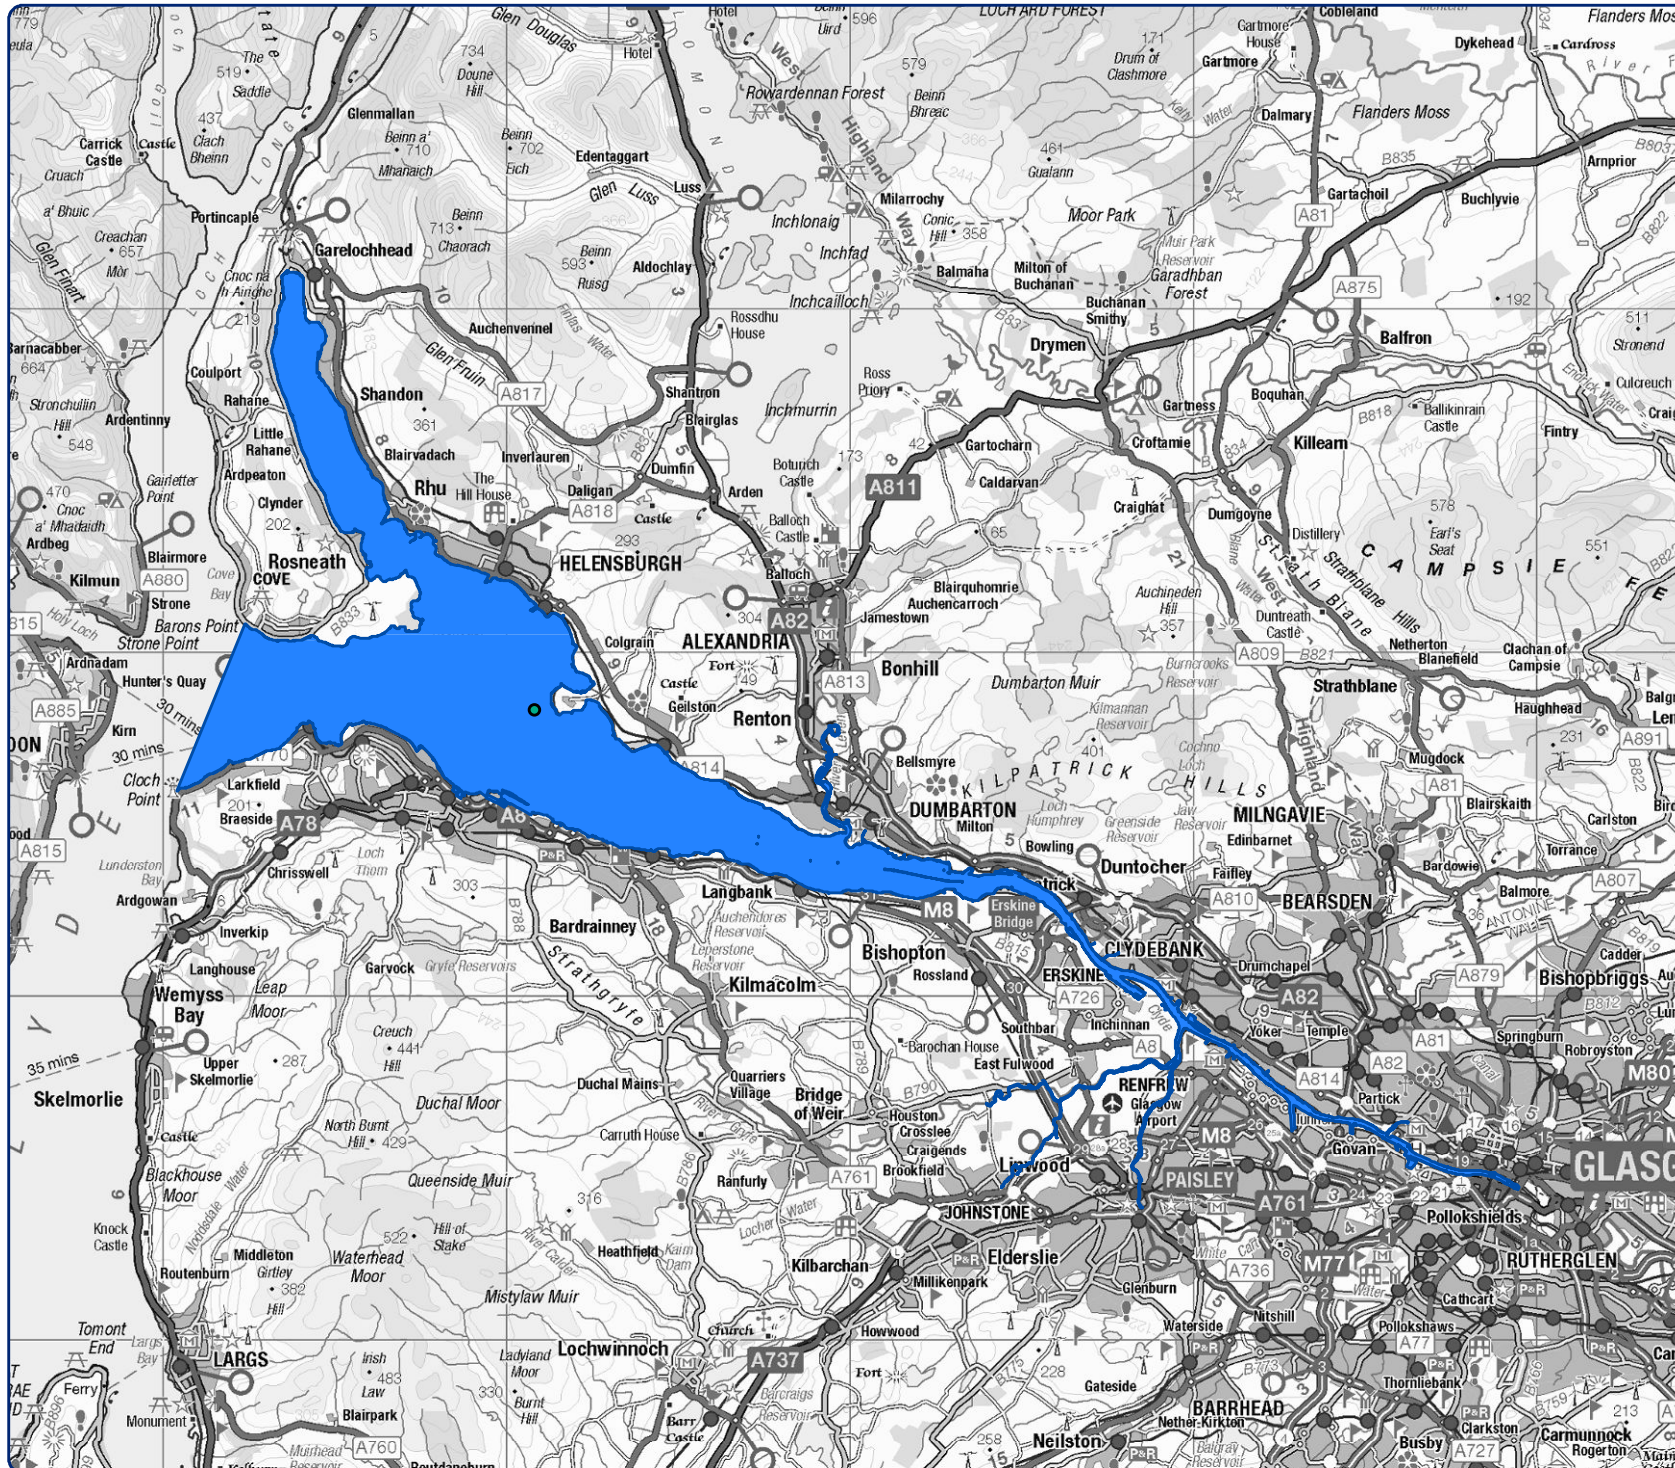

Scotland's Estuaries

Map:5

 Area identified as limits of estuary

Sources: Estuary limits: SEPA 2016
© Crown copyright. All rights reserved Scottish Government 2016. Reproduced by permission of Ordnance Survey on behalf of HMSO. © Crown copyright and database right 2016. All rights reserved. Ordnance Survey Licence number 100024655.

Scale: 1:220,440

Scottish Government GI Science & Analysis Team, October 2016, Job5838ab