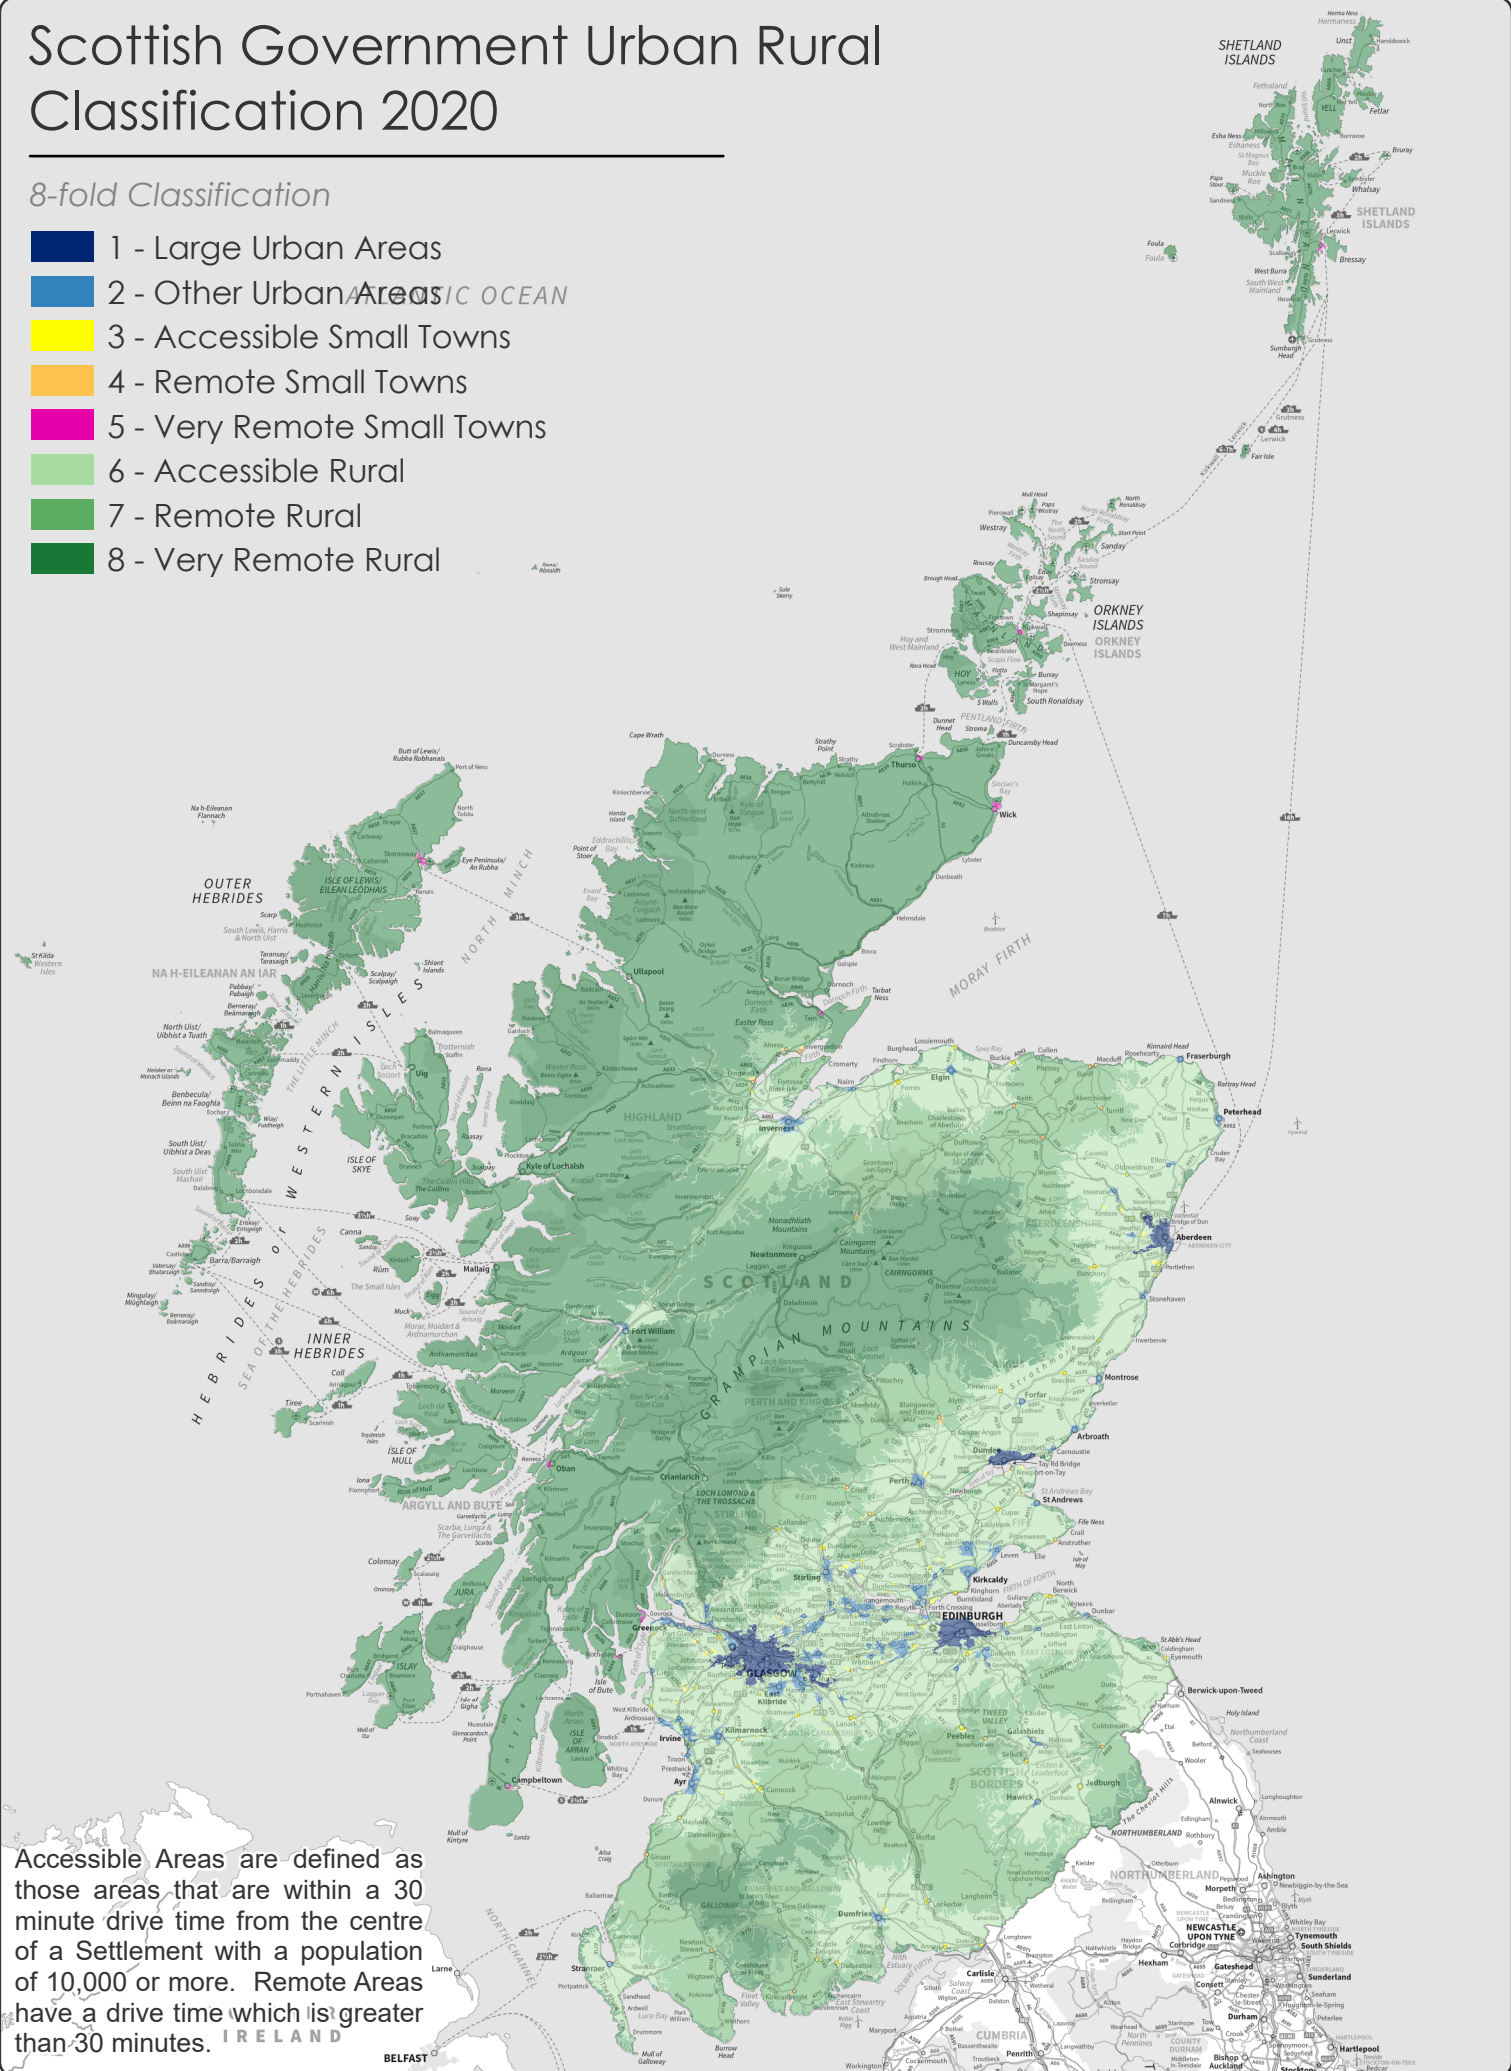

Scottish Government Urban Rural Classification 2020

8-fold Classification

- 1 - Large Urban Areas
- 2 - Other Urban Areas
- 3 - Accessible Small Towns
- 4 - Remote Small Towns
- 5 - Very Remote Small Towns
- 6 - Accessible Rural
- 7 - Remote Rural
- 8 - Very Remote Rural

Accessible Areas are defined as those areas that are within a 30 minute drive time from the centre of a Settlement with a population of 10,000 or more. Remote Areas have a drive time which is greater than 30 minutes.