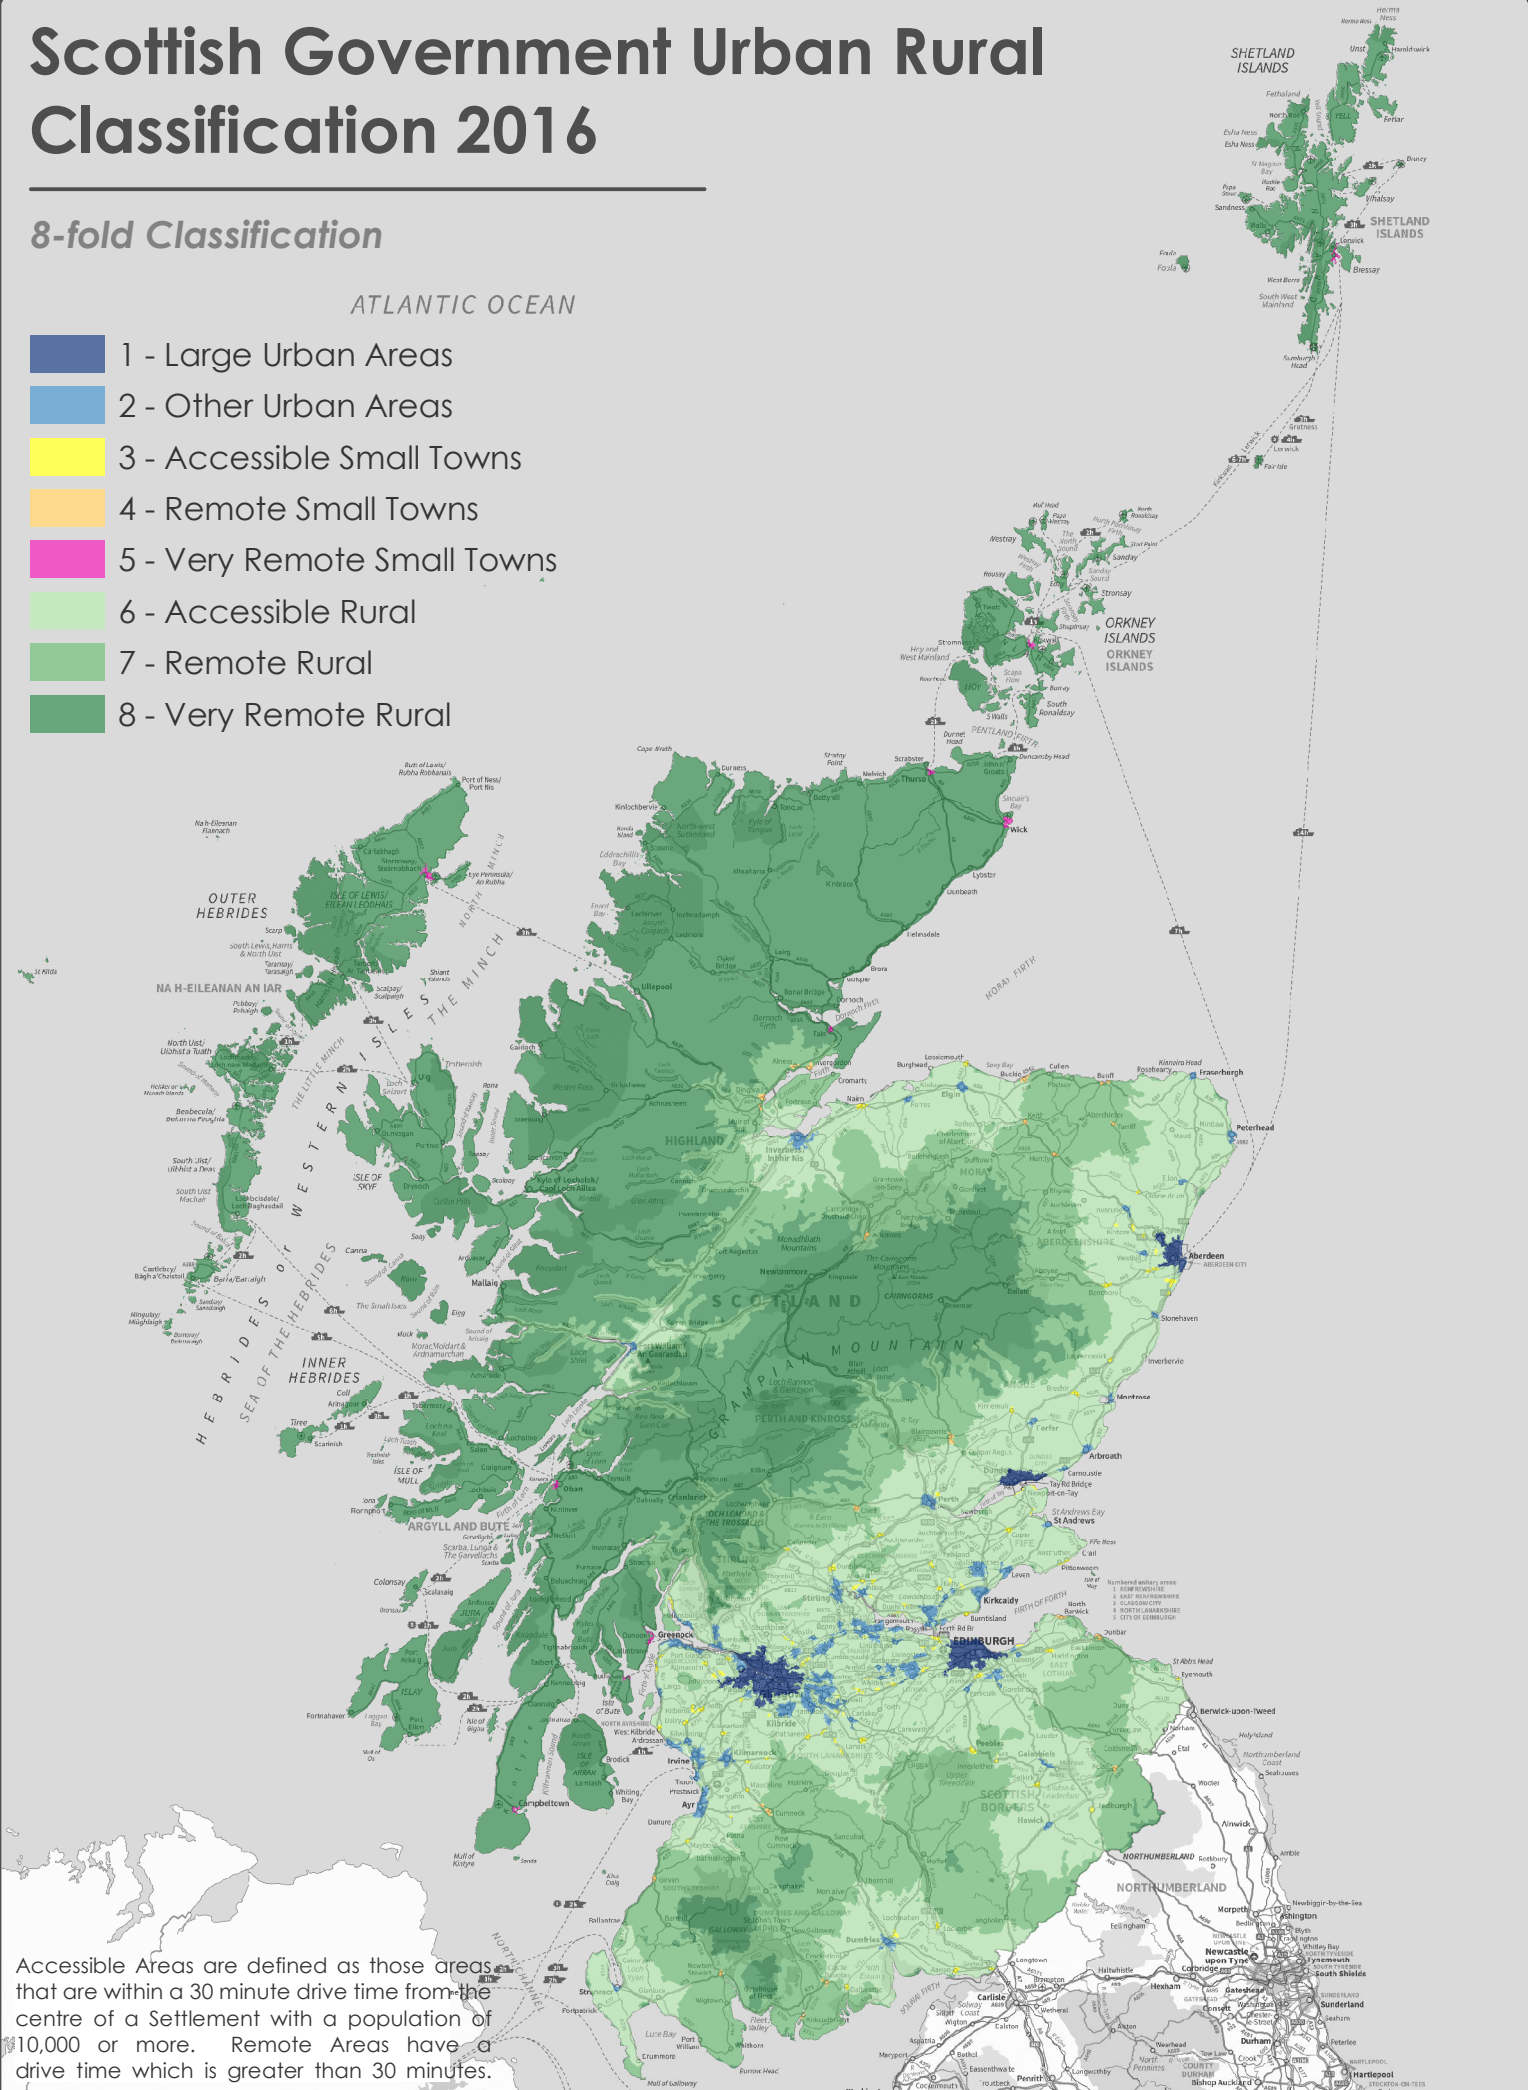

# Scottish Government Urban Rural Classification 2016

## 8-fold Classification

ATLANTIC OCEAN

- 1 - Large Urban Areas
- 2 - Other Urban Areas
- 3 - Accessible Small Towns
- 4 - Remote Small Towns
- 5 - Very Remote Small Towns
- 6 - Accessible Rural
- 7 - Remote Rural
- 8 - Very Remote Rural

Accessible Areas are defined as those areas that are within a 30 minute drive time from the centre of a Settlement with a population of 10,000 or more. Remote Areas have a drive time which is greater than 30 minutes.