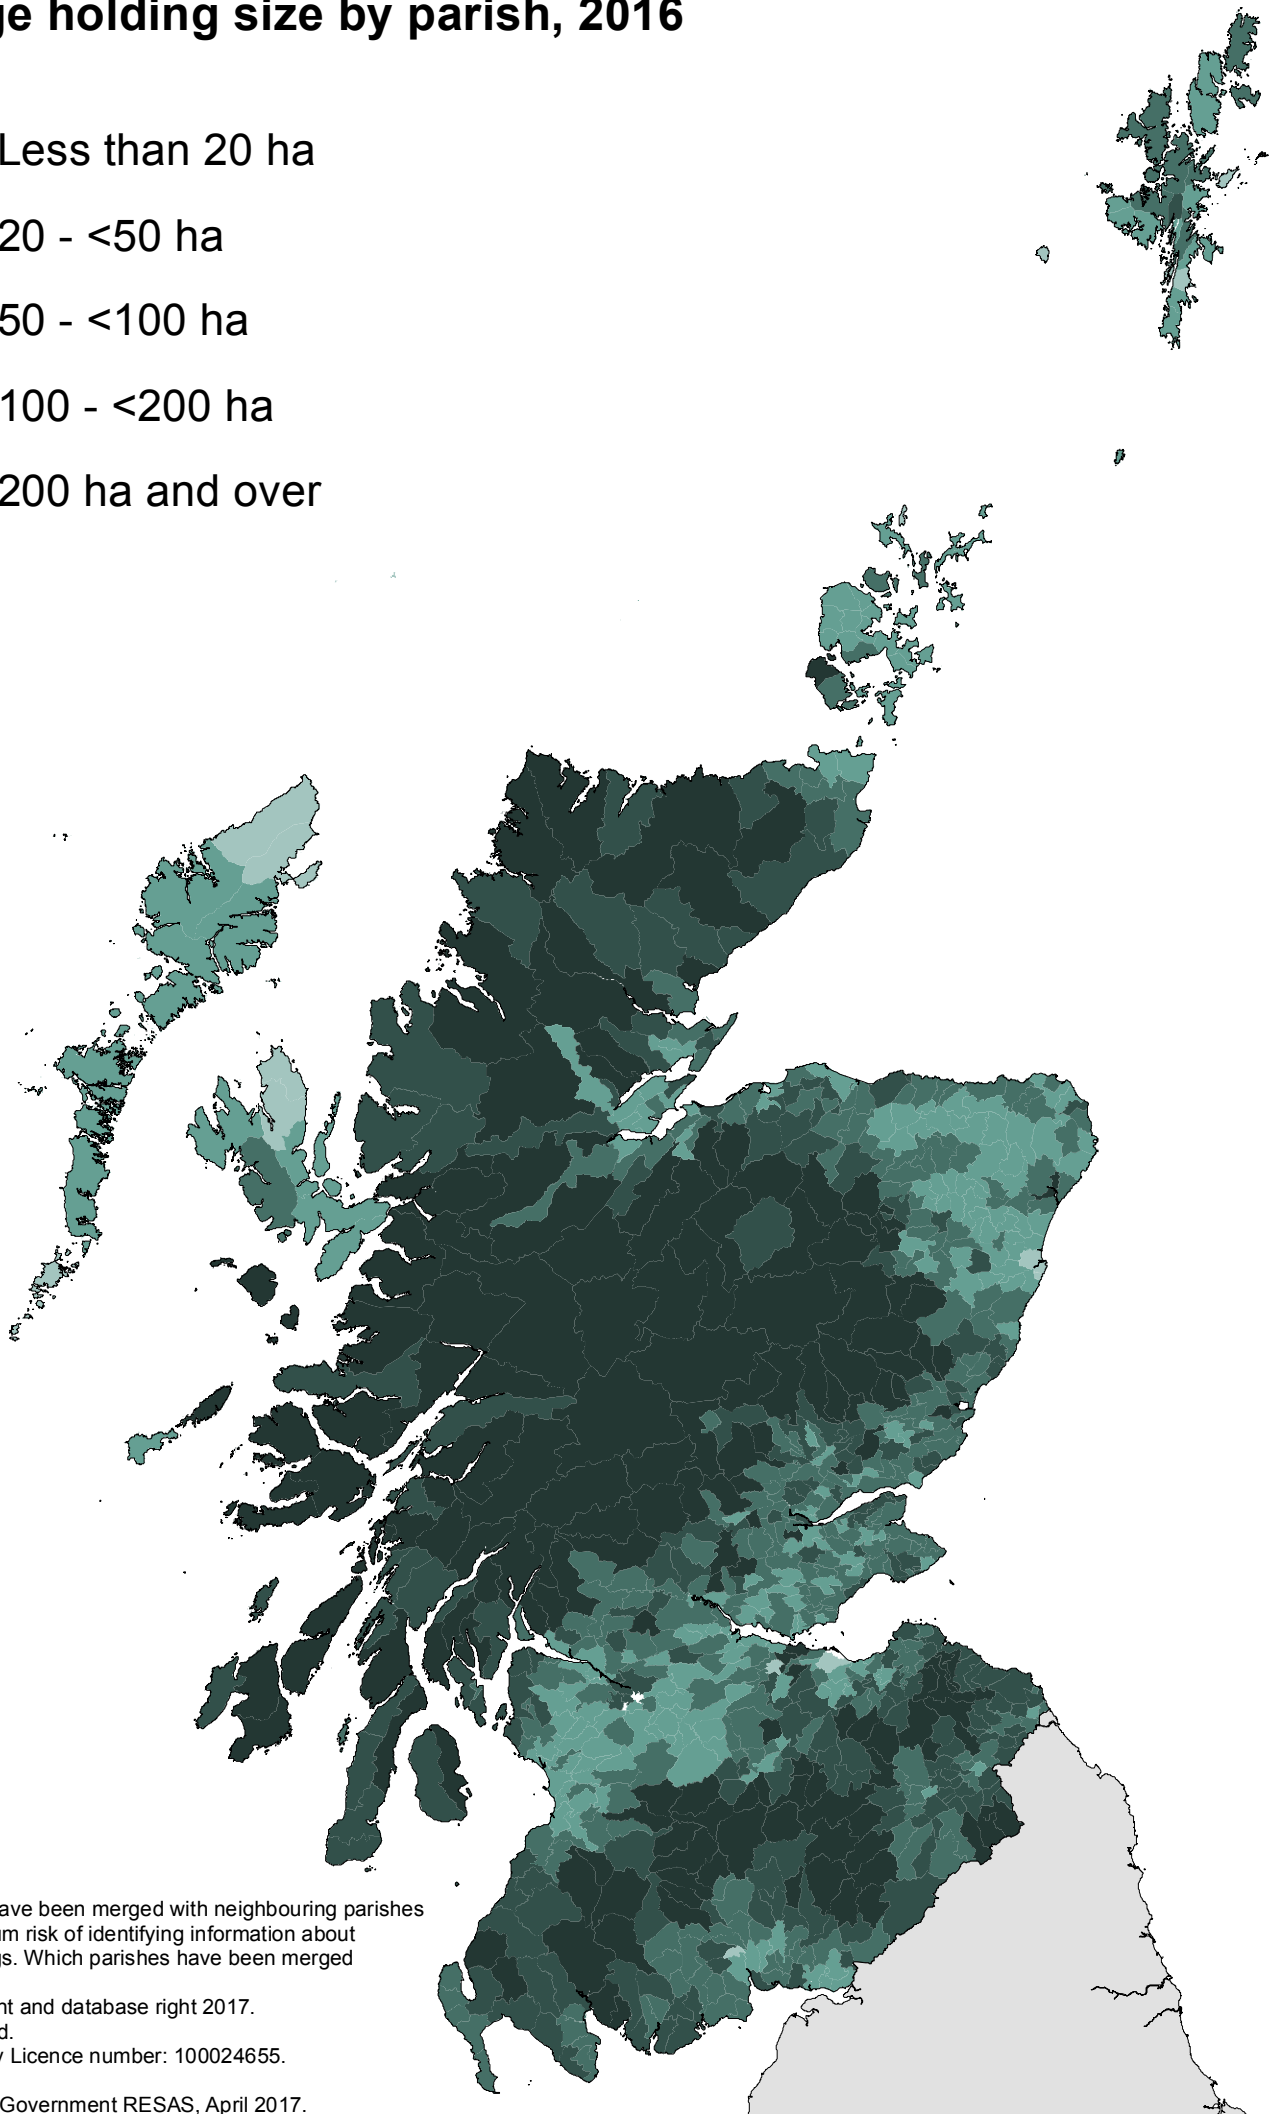

Average holding size by parish, 2016

Some parishes have been merged with neighbouring parishes to ensure minimum risk of identifying information about individual holdings. Which parishes have been merged is not shown.

© Crown copyright and database right 2017.

All rights reserved.

Ordnance Survey Licence number: 100024655.

Source: Scottish Government RESAS, April 2017.