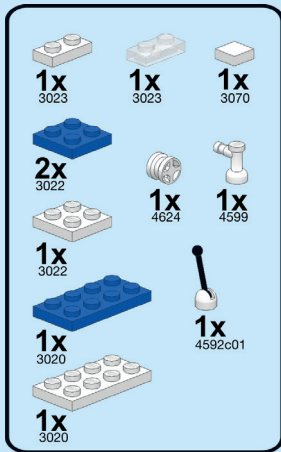

6

1x

7

1x

8

INSTRUCTIONS FOR TEMORA

1

2

3

4

5

6

7

PARENTS!

PLEASE ENSURE YOU FOLLOW THE AGE GUIDELINES FOR THE LEGO® PARTS WHEN YOU PURCHASE THEM FOR BUILDING THESE MODELS.

If you would like to order the parts for these models, please follow the link below and click on easy buy: