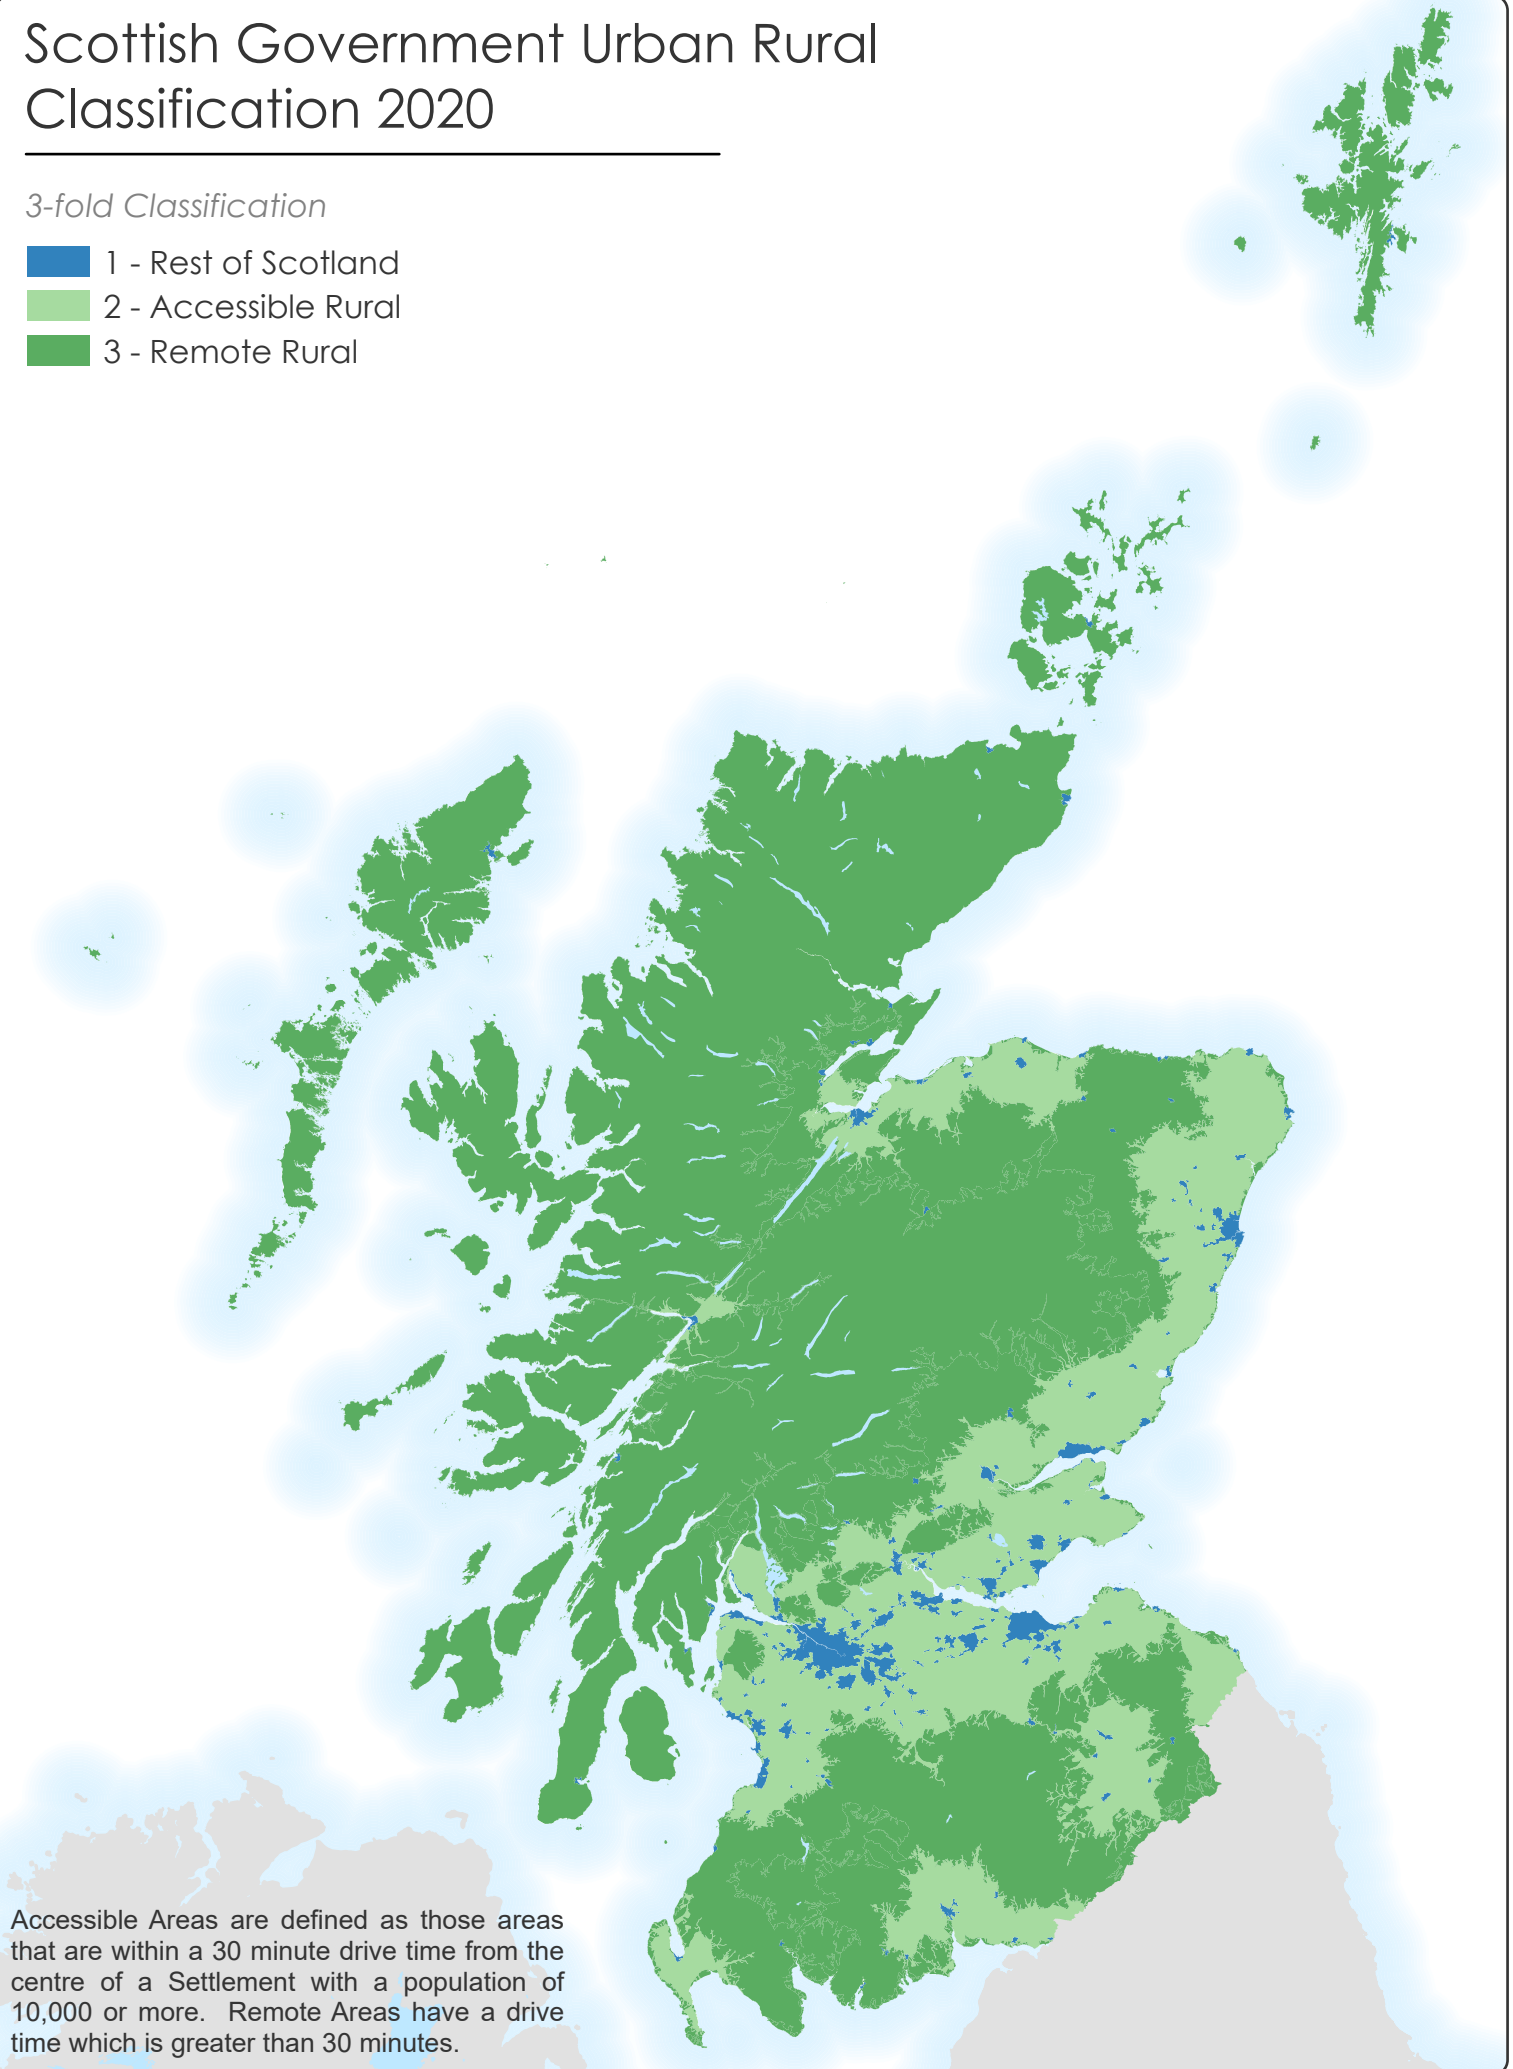

Scottish Government Urban Rural Classification 2020

3-fold Classification

-  1 - Rest of Scotland
-  2 - Accessible Rural
-  3 - Remote Rural

Accessible Areas are defined as those areas that are within a 30 minute drive time from the centre of a Settlement with a population of 10,000 or more. Remote Areas have a drive time which is greater than 30 minutes.