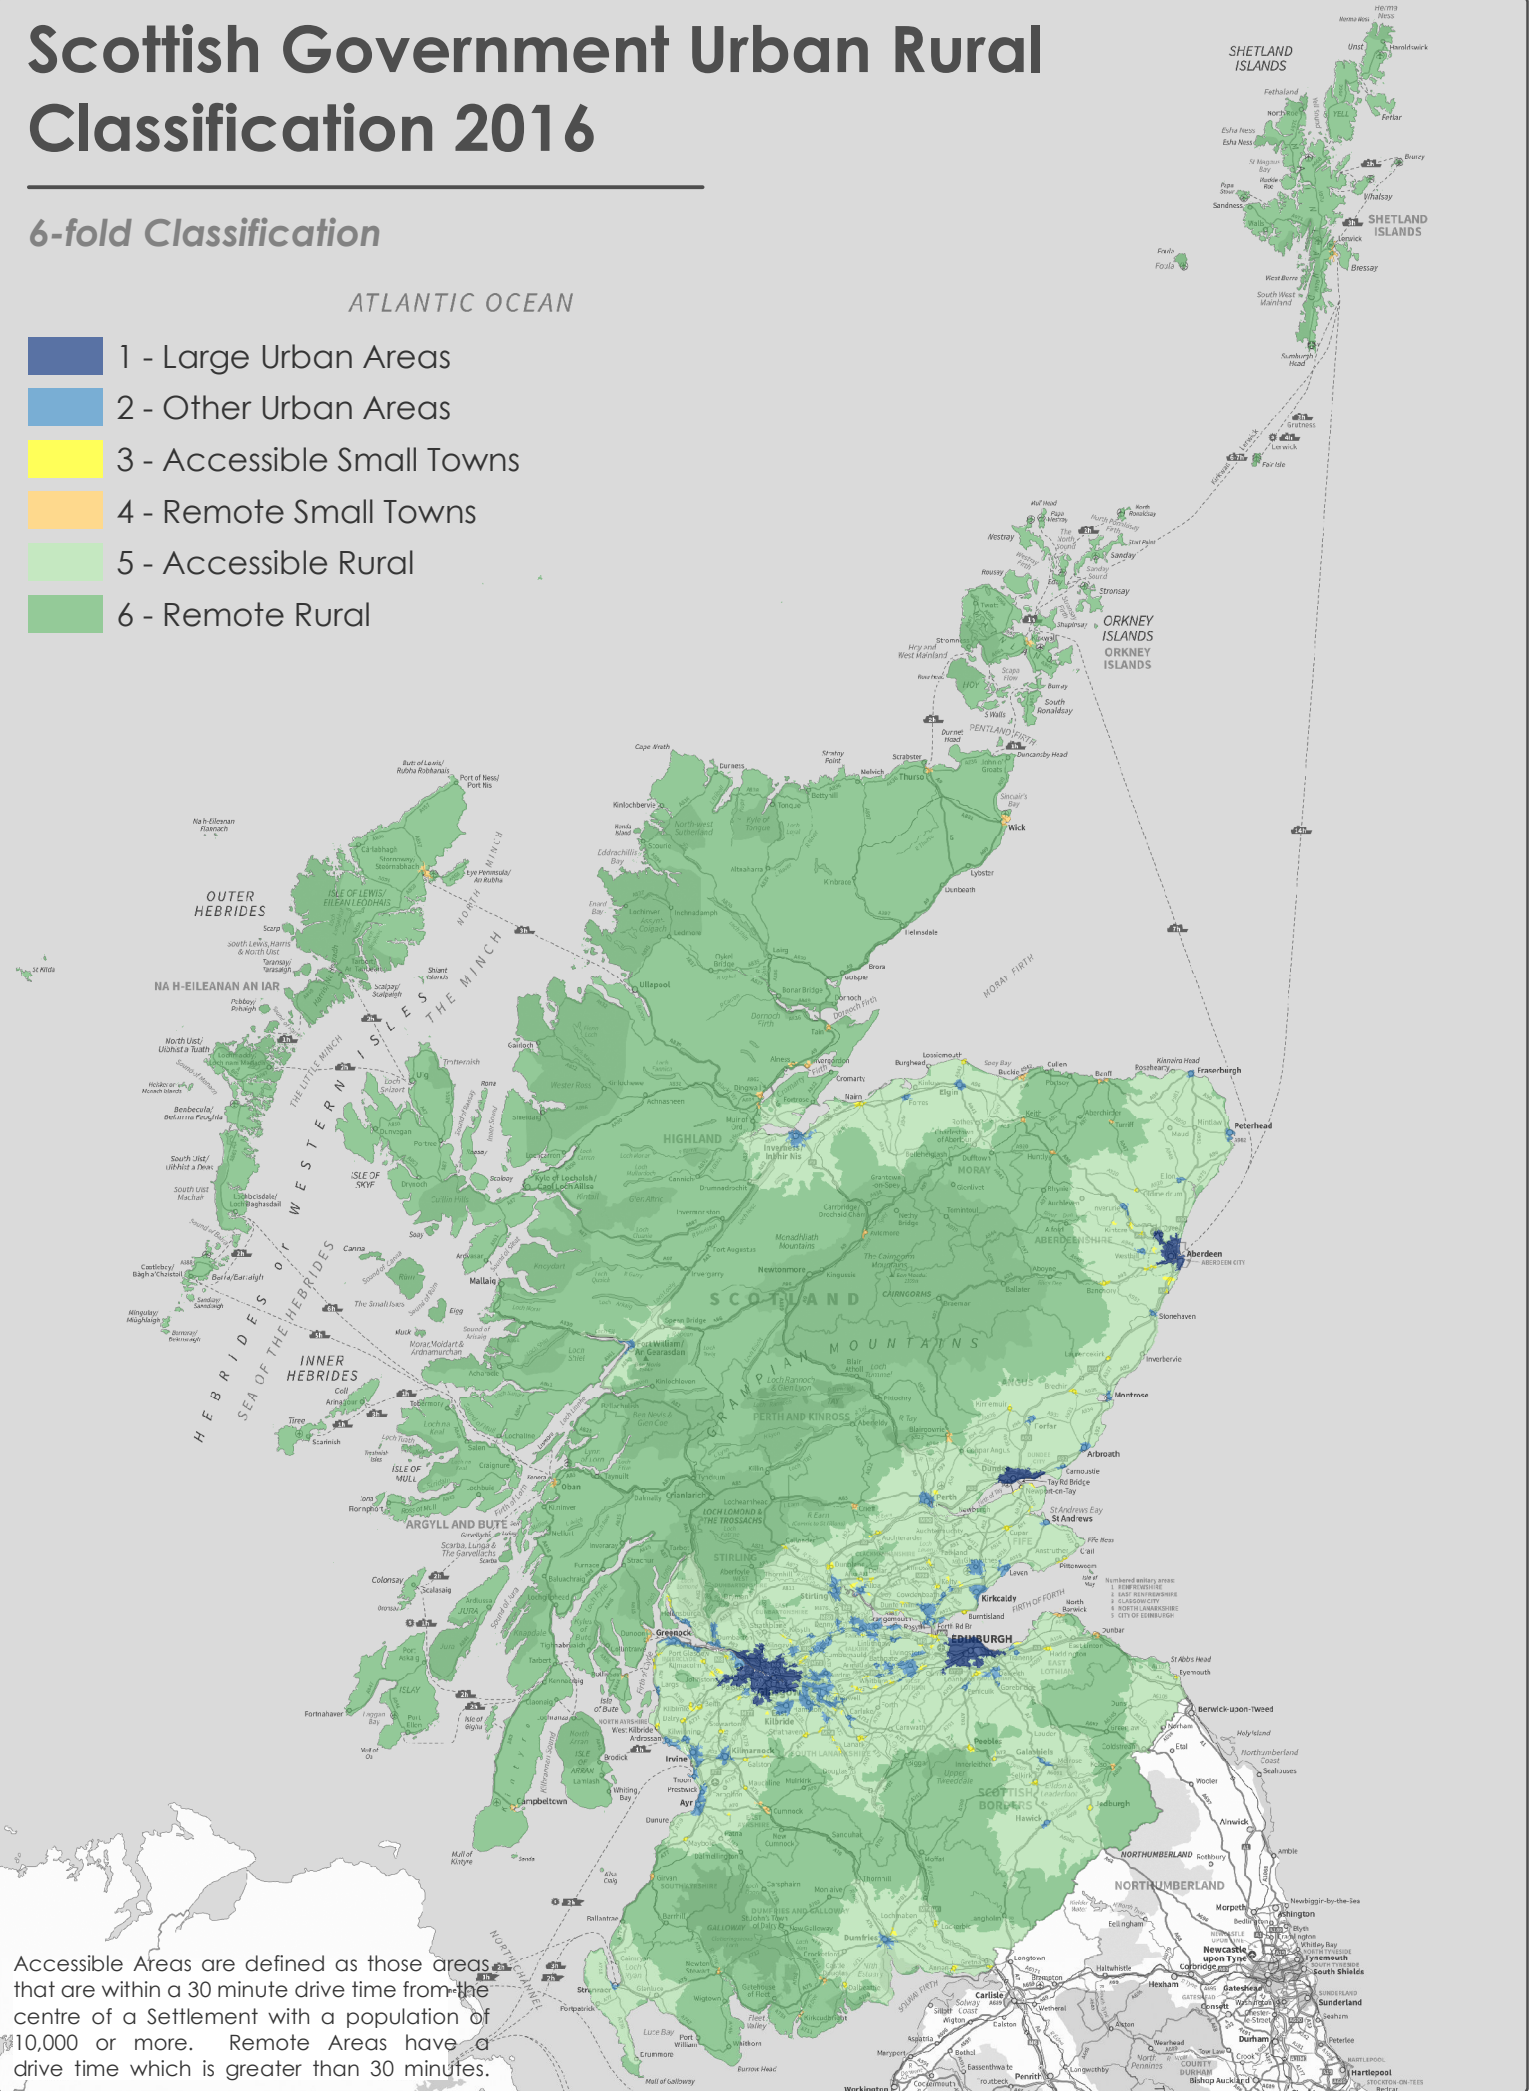

Scottish Government Urban Rural Classification 2016

6-fold Classification

ATLANTIC OCEAN

- 1 - Large Urban Areas
- 2 - Other Urban Areas
- 3 - Accessible Small Towns
- 4 - Remote Small Towns
- 5 - Accessible Rural
- 6 - Remote Rural

Accessible Areas are defined as those areas that are within a 30 minute drive time from the centre of a Settlement with a population of 10,000 or more. Remote Areas have a drive time which is greater than 30 minutes.